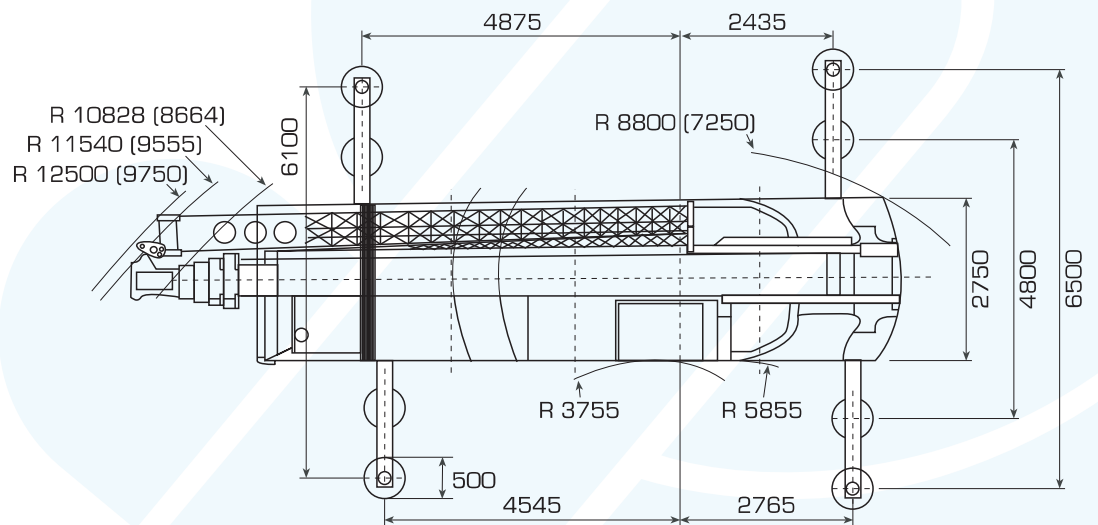

### BENGUELA

Estrada do Lubango  
Benguela  
Tel: (+224) 949 439 372

[m]

	A	A*	B	C	D	E	F	G	$\alpha$	$\beta$
14 R 25	3700	3620	2500	3840	2225	1640	500	560	18°	17°
16 R 25	3750	3670	2660	3890	2275	1690	550	610	20°	19°
20,5 R 25	3737	3657	2750	3877	2262	1677	537	597	20°	19°

\* Suspensão baixa

DIAGRAMA DE CARGAS

10,5 - 40 m

360°

8,36 t

## CAPACIDADE DE ELEVAÇÃO COM LANÇA TELESCÓPICA

RAIO (m)	10,5	14,0	17,4	20,8	24,3	27,8	31,1	32,7	34,7	38,0	40,0
3,0	50,0-45,0	37,65	33,95	33,55	30,30	24,40	---	---	---	---	---
4,0	36,50	34,20	32,65	30,30	24,40	---	---	---	---	---	---
5,0	31,20	29,70	28,25	26,30	22,75	18,85	---	---	---	---	---
6,0	26,10	25,50	24,85	23,20	20,45	17,85	14,70	12,60	9,80	---	---
7,0	21,50	21,10	20,60	20,70	18,25	16,55	14,20	12,00	9,80	8,50	---
8,0	---	17,85	17,35	17,80	16,40	15,05	13,40	11,35	9,55	8,50	7,00
9,0	---	15,00	15,30	14,80	14,75	13,55	12,45	10,75	9,40	8,50	7,00
10,0	---	13,15	13,45	12,60	12,60	12,40	11,40	9,85	9,20	8,50	7,00
12,0	---	---	10,50	10,80	9,45	9,25	9,45	8,25	7,95	8,10	6,50
14,0	---	---	8,00	8,25	8,10	6,80	7,00	6,95	6,90	7,25	5,90
16,0	---	---	---	6,45	6,65	5,95	5,65	5,30	5,95	6,10	5,25
18,0	---	---	---	5,15	5,35	5,25	4,90	4,10	5,15	4,80	4,40
20,0	---	---	---	---	4,40	4,55	4,35	3,15	4,20	3,85	3,80
22,0	---	---	---	---	---	3,75	3,85	2,40	3,40	3,10	3,10
24,0	---	---	---	---	---	3,10	3,20	1,80	2,80	2,45	2,50
26,0	---	---	---	---	---	---	2,65	1,30	2,25	1,95	2,00
28,0	---	---	---	---	---	---	2,25	0,90	1,85	1,55	1,55
30,0	---	---	---	---	---	---	---	---	1,50	1,15	1,20
32,0	---	---	---	---	---	---	---	---	1,15	0,85	0,85